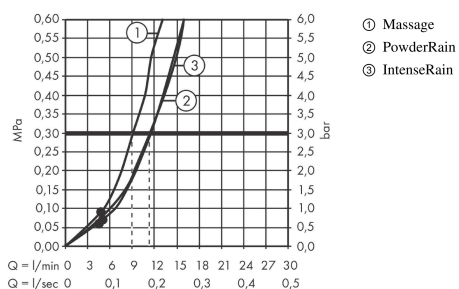

Pulsify Select S

Shower holder set 105 3jet Relaxation with shower hose 160 cm

Surfaces: **Matt White** Article Number: **24303700**

Description

product features

- consists of: hand shower, shower holder, shower hose
- shower head size: 105 mm
- spray type: PowderRain, IntenseRain, Massage spray
- convenient diversion via Select button
- maximum flow rate at 3 bar: 11,4 l/min
- minimum flow pressure: 1 bar
- wall supports of plastic

Technology

Design awards

reddot winner 2021

Product image

Scale drawing

Flowchart

The consumption was measured in combination with the appropriate fittings (thermostat/mixer/in-wall valve) to reflect actual application in practice.