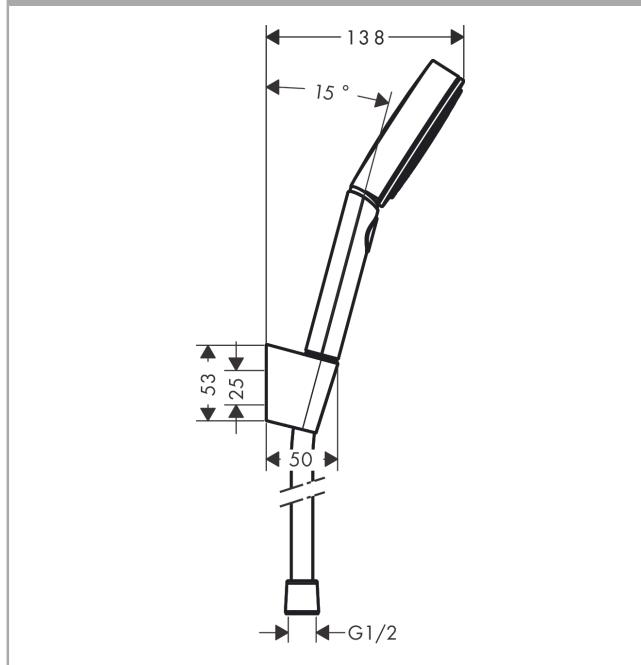

Pulsify Select S

Shower holder set 105 3jet Relaxation with shower hose 160 cm

Surfaces: **Matt White** Article Number: **24303700**

Description

product features

- consists of: hand shower, shower holder, shower hose
- shower head size: 105 mm
- spray type: PowderRain, IntenseRain, Massage spray
- convenient diversion via Select button
- maximum flow rate at 3 bar: 11,4 l/min
- minimum flow pressure: 1 bar
- wall supports of plastic

Technology

Design awards

reddot winner 2021

Product image

Scale drawing

Flowchart

The consumption was measured in combination with the appropriate fittings (thermostat/mixer/in-wall valve) to reflect actual application in practice.