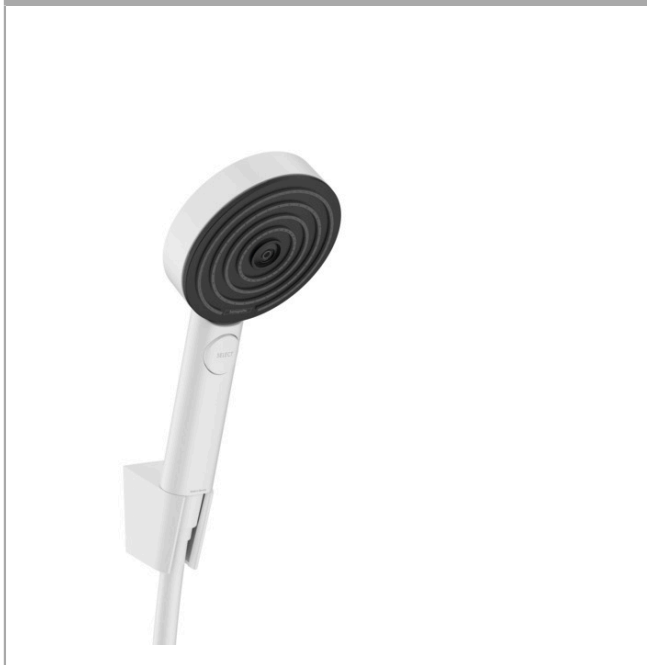

Pulsify Select S

Shower holder set 105 3jet Relaxation with shower hose 160 cm

Surfaces: **Matt White** Article Number: **24303700**

Description

product features

- consists of: hand shower, shower holder, shower hose
- shower head size: 105 mm
- spray type: PowderRain, IntenseRain, Massage spray
- convenient diversion via Select button
- maximum flow rate at 3 bar: 11,4 l/min
- minimum flow pressure: 1 bar
- wall supports of plastic

Technology

Design awards

reddot winner 2021

Product image

Scale drawing

Flowchart

The consumption was measured in combination with the appropriate fittings (thermostat/mixer/in-wall valve) to reflect actual application in practice.